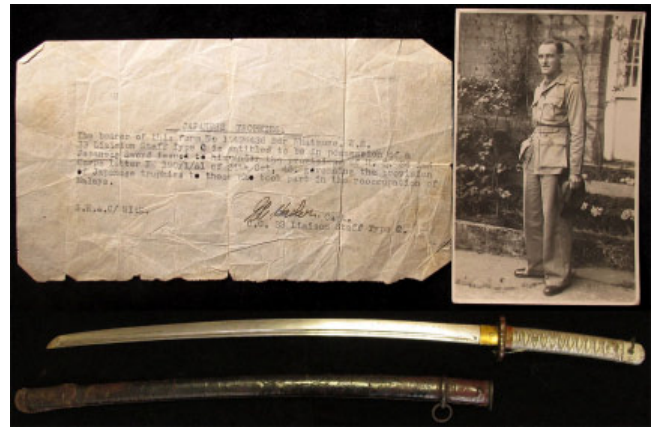

1317	Japanese WW2 Type 95 Army Sword for NCOs. Cast metal handle (aluminium) Fuchi stamped with the Gifu logo, Nagoya Inspection mark and Kokurs arsenal identification stamp. A Nagoya sword produced under Kokura administration. Blade numbered 46317. Scabbard throat marked 46317 matching. Blade 28" (some edge nicks and staining). Pierced TSUBA. Single Asti. In its leather covered metal scabbard (some crazing to leather). Sword shows light service wear overall. Associated with this sword is a form JAPANESE 'TROPHIES' originated by S.E.A.C./SIAM. It authorises No. 11424436 Bdt. Whatmore W.E.33 Liaison Staff 'C' to be in possession of a Japanese sword under Corps letter No. 190/1/A1 of 24.10.45 governing the provision of Japanese Trophies for those who took part in the reoccupation of Malaya. plus a photo of Bdt Whatmore. A collectors lot.	£250 - £300

1318	Japanese WW2 Type 98 Shin Gunto sword. Black or very dark brown hilt tape over a leather grip cover. Two Menuki. Steel scabbard with single Asti with a two button leather field service scabbard. (Black tape normally dates sword to 1943) Good clean blade 27". Solid Tsuba. A good original WW2 Japanese surrendered sword. A collectors piece.	£180 - £200

1319	Job lot including Model 1866 Sabre Bayonet made at MUTZIG in Jan 1868 in its steel scabbard. Swedish Model 1896 knife bayonet, and an old Indian Kukri (3) a/f	£24 - £26

1324	Mixed lot of various poor condition bayonets and knives (5) Buyer collects	£25 - £30

1325	Model 1884/98 Nazi knife bayonet with matching blade and scabbard numbers '9542'. Blade 10" blued steel and marked '44 F n J'. Made by ALCOSO-STÄHLWAREN FABRIK gmb H. Vormals ALEX COPPEL and Cie. Solingen. Light pitting to steel scabbard and mounts.	£30 - £35

1326	Modern reproduction F.S. commando daggers. One in a modern scabbard, one with no scabbard. Blades 7" & 6.75" (Tip rounded) (2) a/f	£20 - £25