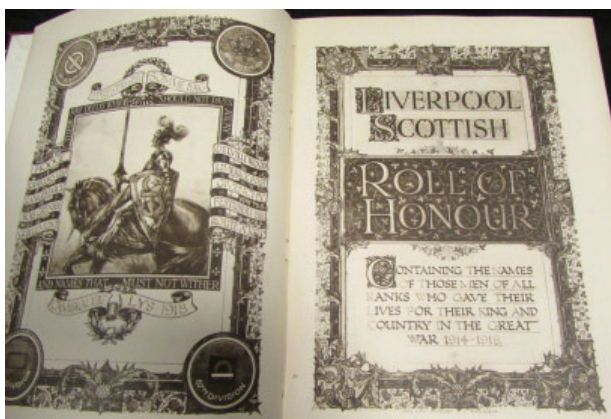

491	Lieut No 1 Mess Dress Royal Tank Regt	£60 - £70

492	Lincolnshire Regt QSA Casualty 5165 Pte T.J.Styles 2/Linc Rgt. Bars Cape Colony, Paardeberg & Transvaal together with Lincolns badge, probably his original Pith Helmet pin back version pinned to the ribbon. He was KIA in 1900 and is remembered on Lincoln Cathedral St Georges Chapel War Memorial who note "Volunteer Lincolnshire Regt". GVF	£360 - £380

493	Liverpool Scottish 'The Kings' original cap badge. Top of right hand cross missing. a/f	£50 - £55

494	Liverpool Scottish 1937 Changing of the Colours postcards and press photos. (9)	£30 - £35

495	Liverpool Scottish Glengarry hat and badge, with makers label 'J B Johnstone'.	£90 - £100

496	Liverpool Scottish Glengarry hat and Silver badge (unmarked), with makers label 'W Anderson'.	£120 - £130

497	Liverpool Scottish range of early Military postcards, nearly all photographic (approx 25)	£80 - £85

498	Liverpool Scottish Roll of Honour 1914 - 1919. H/B Book	£30 - £35