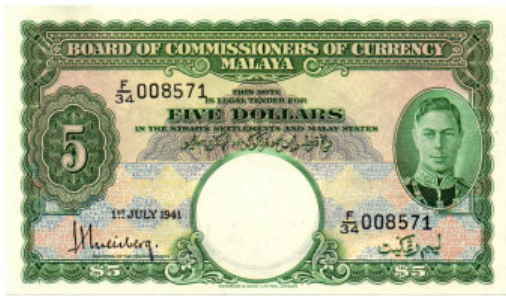

844	Mahon One Pound "A64" GEF	£90 - £110

845	Mahon Ten Shillings B210 "Z11 640005" GEF	£150 - £180

846	Malaya $5 1/7/1941 P12 aUnc	£260 - £300

847	Malaya & British Borneo Dollar 21/3/1953 P1a Unc	£50 - £60

848	Malaya & British Borneo $10 21/3/1953 P3a GVF	£100 - £110